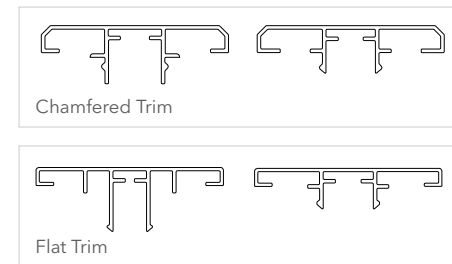

MARKERBOARD
This magnetic tile is a great communication tool.

HARD-SURFACE
Easily wipe clean in high-traffic areas, or add the warmth of woodgrain.

FRAMELESS GLASS TILE
Provide access to natural light and create clear sightlines.

GALLERY PANEL
Offers a sleek and modern approach to space division.

Shown with Ignition™ 2.0, Contain Storage and Mav™ seating

Preferential Treatment

Whether you prefer quiet design or favor making a bold statement, Abound components offer boundless design opportunities that span from refined to relaxed. With a mix of open, traditional and gallery panels, and a myriad of tile, worksurface, and storage options, any organization can achieve their perfect vibe.

Traditional Panel Frames

Gallery Panel

Chamfered Trim

Flat Trim

Frames, Tiles, and Accessories

Worksurfaces and Supports

Storage

Make your space work®