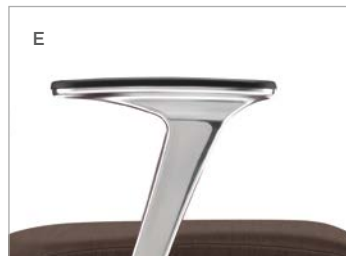

HON The HON Company
200 Oak Street
Muscatine, IA 52761
800.833.3964 | hon.com

© 2018 The HON Company. Form No. H5712 (10/18)
To view the registered and unregistered trademarks owned and used by The HON Company, visit hon.com/protected-marks. Models, upholstery and finishes are subject to change without notice.