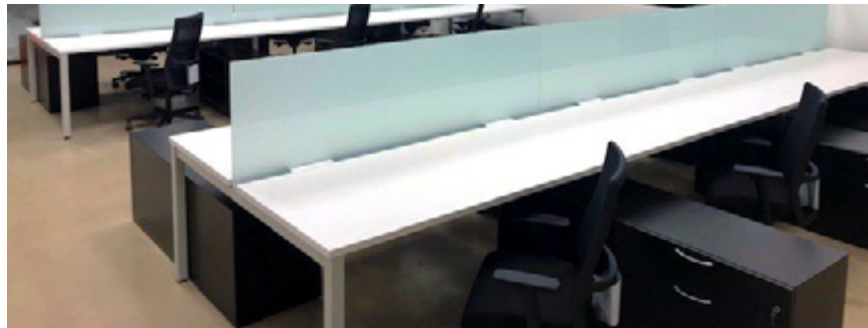

FEATURED PRODUCTS:

[Empower®](#)

[Ignition®](#)

[Coordinate™](#)

[Contain®](#)

[Voi®](#)

ABSOLUTE OFFICE OF OREGON
PORTLAND, OREGON

HON 200 Oak Street
Muscatine, IA 52761
800.833.3964
hon.com