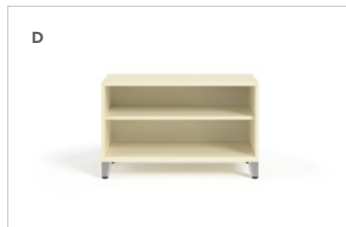

HON

Contain[®]

CREDENZAS

CONTAIN DELIVERS

When space is limited, storage components must be versatile, multifunctional and efficient. Contain credenzas are designed to be freestanding, connect to workstations, or even each other. With a combination of open shelves and drawers, as well as base, paint and laminate options, Contain can suit any workstyle or personal preference.

A. INVITE INTERACTION

Contain turns any space into a hub for collaboration, with low credenzas and fabric-wrapped cushions that accommodate short-term seating.

B. DEFINE BOUNDARIES

Contain credenzas work great together to define boundaries and pathways that create efficient space planning opportunities that are easy to modify as needs change.

C-F. CREDENZA OPTIONS

Available with a choice of metal or laminate front, and open shelves versus lateral file and box drawers.

G. FINISH OPTIONS

Durable, stain-resistant woodgrain laminate fronts increase the value and create a desirable mixed material look when added to one of the attractive metal finishes.

H. BASE OPTIONS

Choose between a footed base to create a stand-alone furniture aesthetic, a recessed kickplate that matches both the drawer fronts and HON desks and workstations, or an optional flush kickplate.