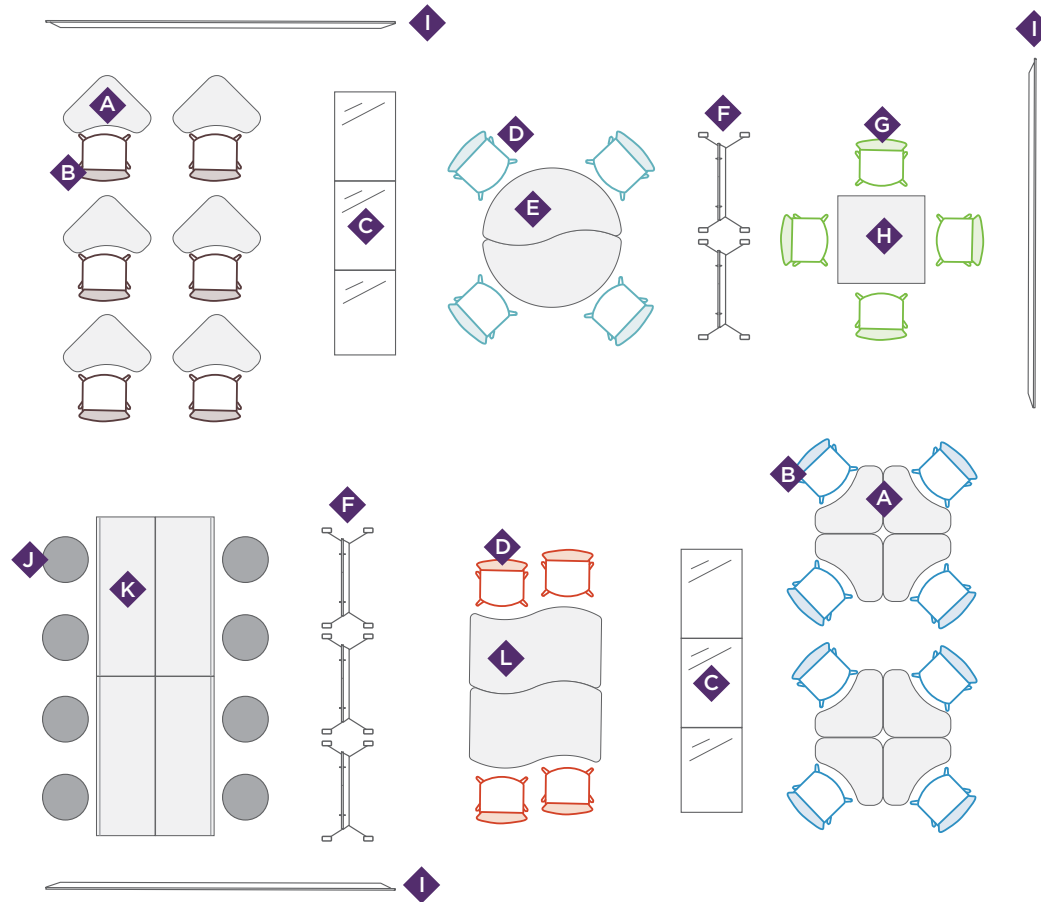

Starting at $49,000 List Price

ZONES

DERIVE
All eyes focused in the same direction.

REFLECT
Small group setting for sharing.

INSTRUCT
Small group with a shared focus on the instructor.

VALUE
Space for open discussions and meetings.

ENGAGE
Tinkering, experimenting and collaborating happen here.

SHARE
Prepare for class presentations and discussions.

PRODUCT TOOLKIT