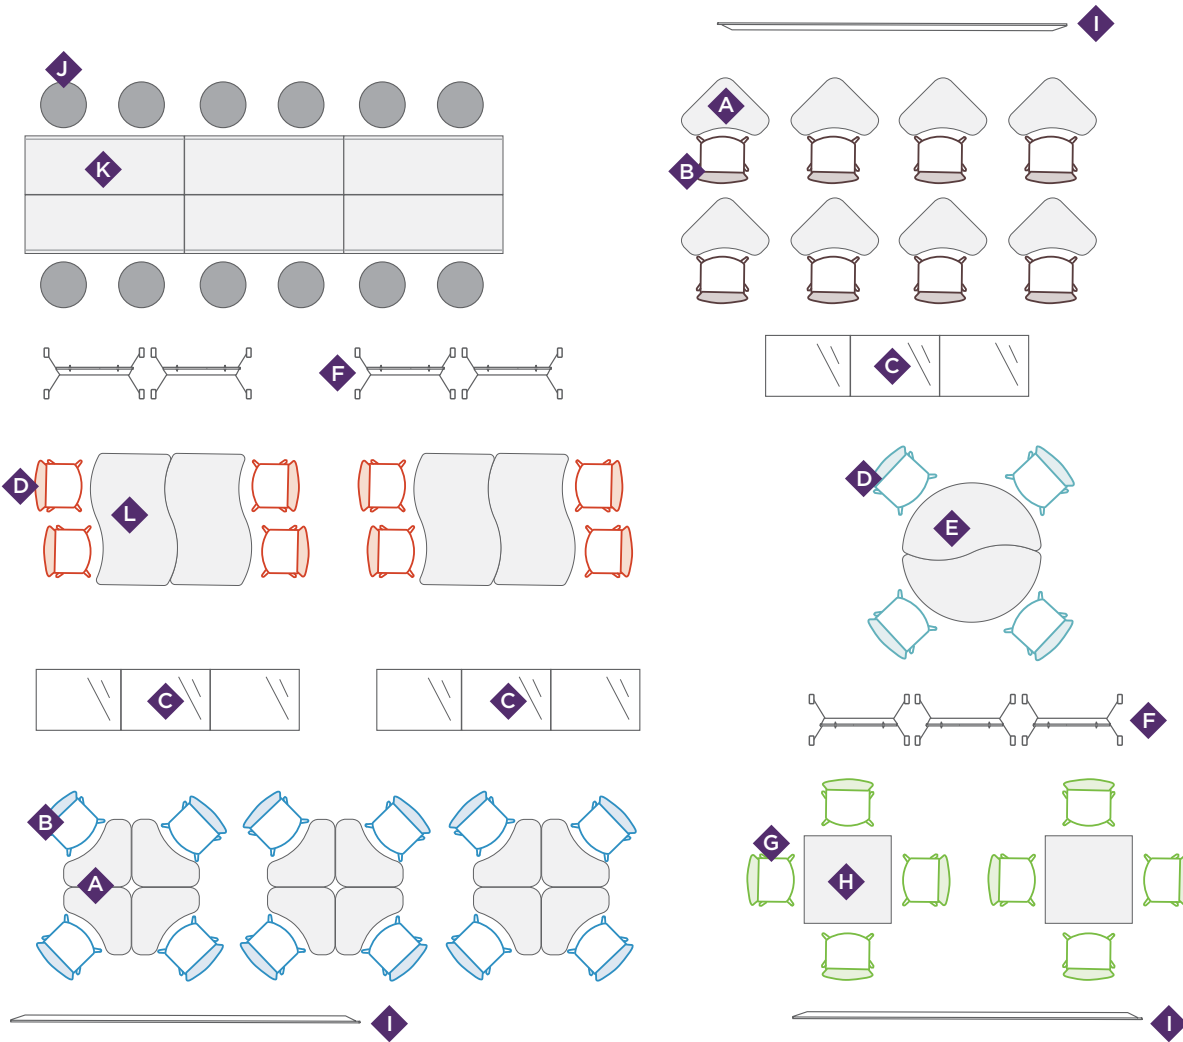

**K.**  
Huddle  
Flip-Top Table

**L.**  
Build™  
Table - Ribbon

Starting at \$65,000 List Price

**ZONES**

**DERIVE**

All eyes focused in the same direction.

**REFLECT**

Small group setting for sharing.

**INSTRUCT**

Small group with a shared focus on the instructor.

**VALUE**

Space for open discussions and meetings.

**ENGAGE**

Tinkering, experimenting and collaborating happen here.

**SHARE**

Prepare for class presentations and discussions.

**PRODUCT TOOLKIT**

**A.**  
SmartLink®  
Student Desk

**B.**  
SmartLink®  
Chair

**C.**  
SmartLink®  
Storage Cabinet

**D.**  
Motivate®  
Nesting Chair

**E.**  
Build™  
Table - Wisp

**F.**  
Mobile  
Marker Board

**G.**  
SmartLink®  
Task Swivel  
Stool

**H.**  
Arrange®  
Café-Height  
Table

**I.**  
SmartLink®  
White Board

**J.**  
Perch  
Active Seating

**K.**  
Huddle  
Flip-Top Table

**L.**  
Build™  
Table - Ribbon