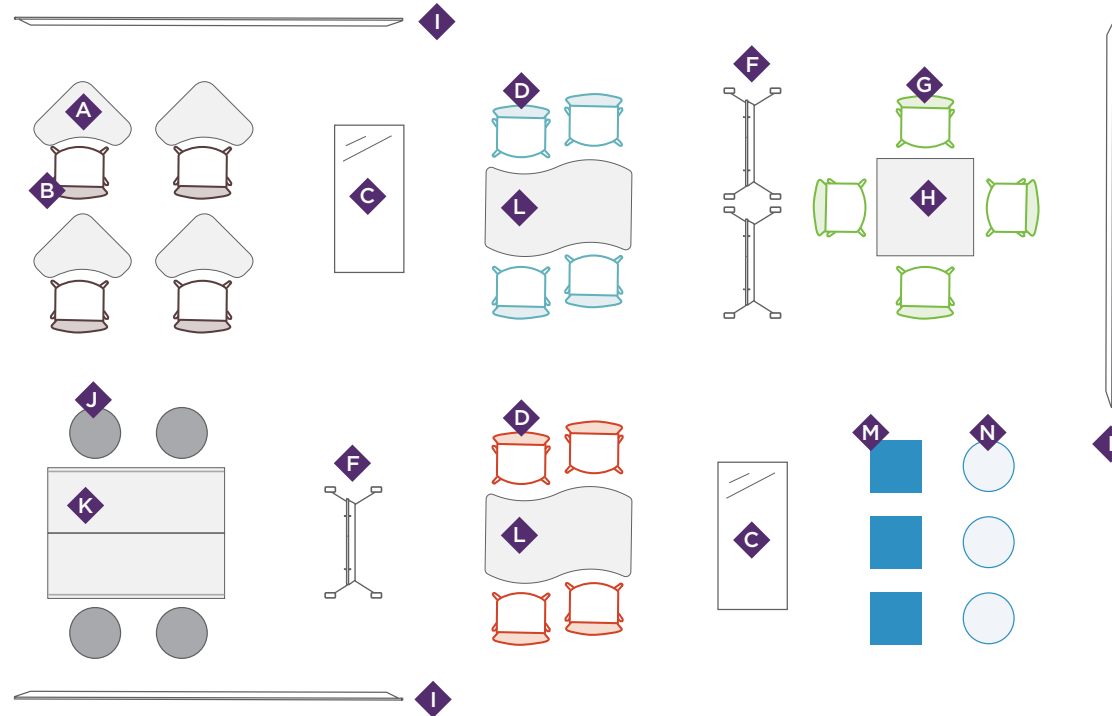

Starting at $38,000 List Price

ZONES

DERIVE

All eyes focused in the same direction.

REFLECT

Small group setting for sharing.

INSTRUCT

Small group with a shared focus on the instructor.

VALUE

Space for open discussions and meetings.

ENGAGE

Tinkering, experimenting and collaborating happen here.

SHARE

Prepare for class presentations and discussions.

PRODUCT TOOLKIT

	A. SmartLink® Student Desk		B. SmartLink® Chair		C. SmartLink® Storage Cabinet		D. Motive® Nesting Chair		E. Build™ Table - Wisp		F. Mobile Marker Board		G. SmartLink® Task Swivel Stool
	H. Arrange® Café-Height Table		I. SmartLink® White Board		J. Perch Active Seating		K. Huddle Flip-Top Table		L. Build™ Table - Ribbon		M. Flock® Mini Cube w/ Casters		N. Flock® Mini Cylinder w/ Casters