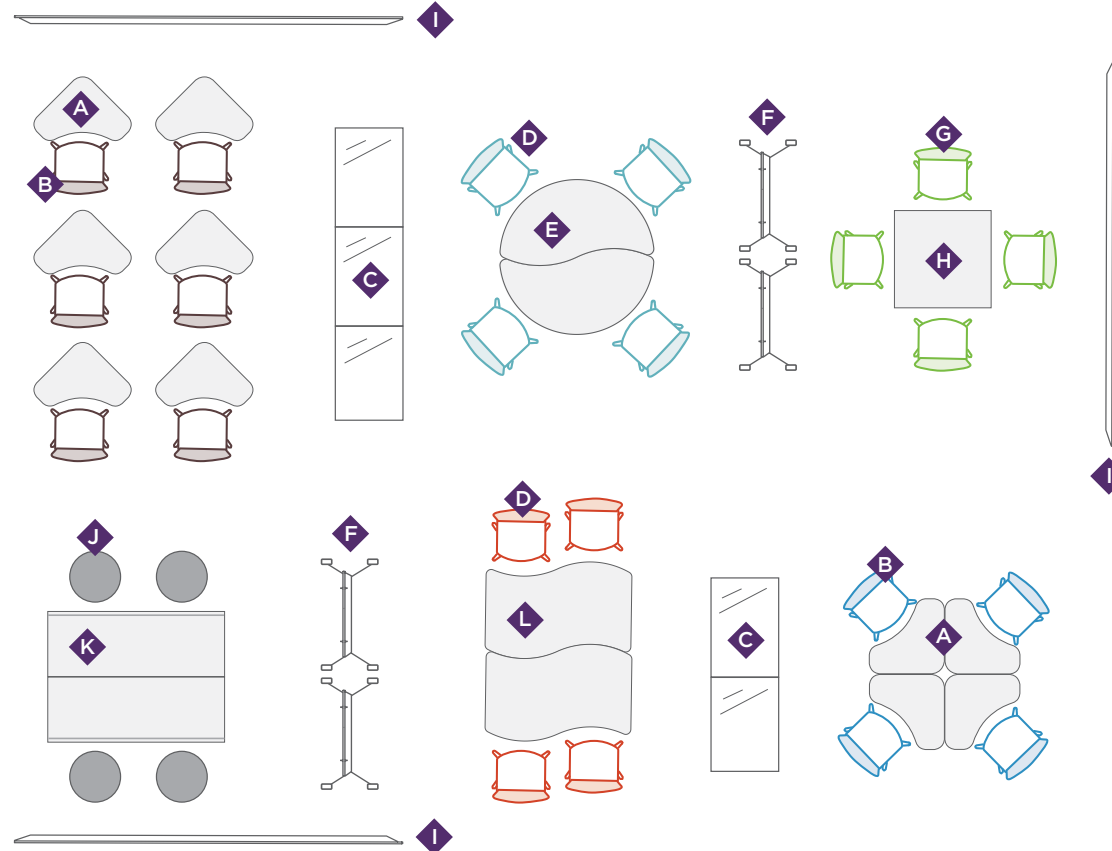

**VALUE**

Space for open discussions and meetings.

**ENGAGE**

Tinkering, experimenting and collaborating happen here.

**SHARE**

Prepare for class presentations and discussions.

**PRODUCT TOOLKIT**

**A.** SmartLink® Student Desk

**B.** SmartLink® Chair

**C.** SmartLink® Storage Cabinet

**D.** Motivate® Nesting Chair

**E.** Build™ Table - Wisp

**F.** Mobile Marker Board

**G.** SmartLink® Task Swivel Stool

**H.** Arrange® Café-Height Table